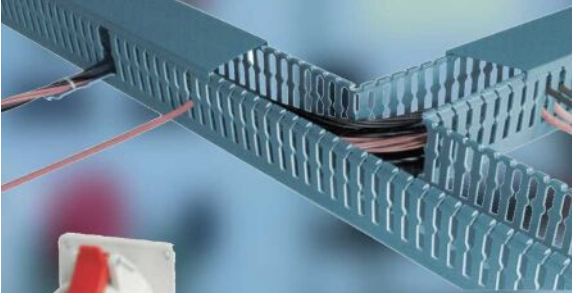

DOWNLOAD OUR LATEST PRICE LIST

OUR LOCATION

G-14B, Devkaran Mansion Compound, Ground Floor, Bldg no 9, Pathakwadi, Mumbai-400002

☎ Landline : 022-39567213
Talk free : *7213
Mob : 9820825440 8169580098
9082463426 9769789105

✉ rujutaent@gmail.com
rujutaen@gmail.com