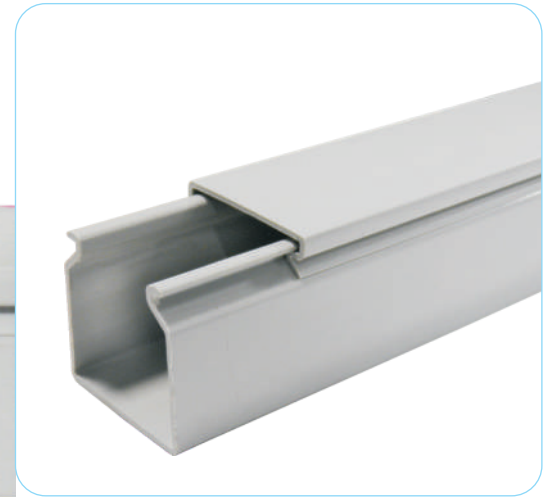

Wiring Ducts - Un-Slotted (Solid Wall)

REACH
CERTIFIED

SN	Article No.	Type	Description	Duct Size WxH(mm)	Duct Size WxH(inch)	Meter/Box
1	01 17 01236	TBWDS25X25LG2	Wiring Duct Solid Wall, Light Grey, 2 Meter	25 x 25	0.98 x 0.98	120
2	01 17 06968	TBWDS25X30LG2	Wiring Duct Solid Wall, Light Grey, 2 Meter	25 x 30	0.98 x 1.18	96
3	01 17 01084	TBWDS25X40LG2	Wiring Duct Solid Wall, Light Grey, 2 Meter	25 x 40	0.98 x 1.57	96
4	01 17 01604	TBWDS25X45LG2	Wiring Duct Solid Wall, Light Grey, 2 Meter	25 x 45	0.98 x 1.77	96
5	01 17 01237	TBWDS25X60LG2	Wiring Duct Solid Wall, Light Grey, 2 Meter	25 x 60	0.98 x 2.36	72
6	01 17 01606	TBWDS25X80LG2	Wiring Duct Solid Wall, Light Grey, 2 Meter	25 x 80	0.98 x 3.15	48
7	01 17 01602	TBWDS25X100LG2	Wiring Duct Solid Wall, Light Grey, 2 Meter	25 x 100	0.98 x 3.94	48
8	01 17 06969	TBWDS30X40LG2	Wiring Duct Solid Wall, Light Grey, 2 Meter	30 x 40	1.18 x 1.57	80
9	01 17 01238	TBWDS30X80LG2	Wiring Duct Solid Wall, Light Grey, 2 Meter	30 x 80	1.18 x 3.15	40
10	01 17 06509	TBWDS40X25LG2	Wiring Duct Solid Wall, Light Grey, 2 Meter	40 x 25	1.57 x 0.98	96
11	01 17 01085	TBWDS40X40LG2	Wiring Duct Solid Wall, Light Grey, 2 Meter	40 x 40	1.57 x 1.57	64
12	01 17 01083	TBWDS40X60LG2	Wiring Duct Solid Wall, Light Grey, 2 Meter	40 x 60	1.57 x 2.36	48
13	01 17 01086	TBWDS40X80LG2	Wiring Duct Solid Wall, Light Grey, 2 Meter	40 x 80	1.57 x 3.15	32
14	01 17 01239	TBWDS40X100LG2	Wiring Duct Solid Wall, Light Grey, 2 Meter	40 x 100	1.57 x 3.94	32
15	01 17 01608	TBWDS45X45LG2	Wiring Duct Solid Wall, Light Grey, 2 Meter	45 x 45	1.77 x 1.77	64
16	01 17 04066	TBWDS45X60LG2	Wiring Duct Solid Wall, Light Grey, 2 Meter	45 x 60	1.77 x 2.36	48
17	01 17 06507	TBWDS45X80LG2	Wiring Duct Solid Wall, Light Grey, 2 Meter	45 x 80	1.77 x 3.15	32
18	01 17 01610	TBWDS60X40LG2	Wiring Duct Solid Wall, Light Grey, 2 Meter	60 x 40	2.36 x 1.57	36
19	01 17 05264	TBWDS60X45LG2	Wiring Duct Solid Wall, Light Grey, 2 Meter	60 x 45	2.36 x 1.77	36
20	01 17 01088	TBWDS60X60LG2	Wiring Duct Solid Wall, Light Grey, 2 Meter	60 x 60	2.36 x 2.36	36
21	01 17 01087	TBWDS60X80LG2	Wiring Duct Solid Wall, Light Grey, 2 Meter	60 x 80	2.36 x 3.15	24
22	01 17 01240	TBWDS60X100LG2	Wiring Duct Solid Wall, Light Grey, 2 Meter	60 x 100	2.36 x 3.94	24
23	01 17 01614	TBWDS80X40LG2	Wiring Duct Solid Wall, Light Grey, 2 Meter	80 x 40	3.15 x 1.57	24
24	01 17 01616	TBWDS80X60LG2	Wiring Duct Solid Wall, Light Grey, 2 Meter	80 x 60	3.15 x 2.36	24
25	01 17 01241	TBWDS80X80LG2	Wiring Duct Solid Wall, Light Grey, 2 Meter	80 x 80	3.15 x 3.15	16
26	01 17 01612	TBWDS80X100LG2	Wiring Duct Solid Wall, Light Grey, 2 Meter	80 x 100	3.15 x 3.94	16
27	01 17 01600	TBWDS100X60LG2	Wiring Duct Solid Wall, Light Grey, 2 Meter	100 x 60	3.94 x 2.36	24
28	01 17 02736	TBWDS100X80LG2	Wiring Duct Solid Wall, Light Grey, 2 Meter	100 x 80	3.94 x 3.15	16
29	01 17 01242	TBWDS100X100LG2	Wiring Duct Solid Wall, Light Grey, 2 Meter	100 x 100	3.94 x 3.94	16
30	01 17 02737	TBWDS120X80LG2	Wiring Duct Solid Wall, Light Grey, 2 Meter	120 x 80	4.72 x 3.15	12
31	01 17 05305	TBWDS150X100LG2	Wiring Duct Solid Wall, Light Grey, 2 Meter	150 x 100	5.90 x 3.94	8

Wiring Ducts also available in 1 meter with different colors.