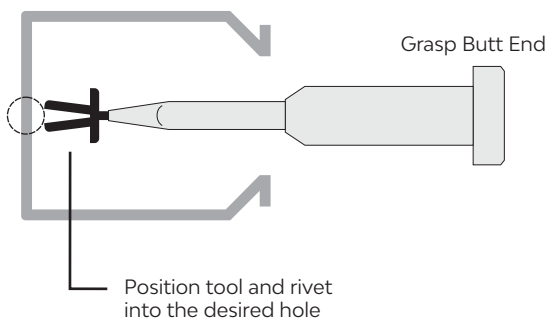

*NA - Size not Available

For sizes please correspond the alphabets in design with the alphabets in the above table.

Tools of Installation

Rivet Installation Tool

Article No.	Type	Description	Pcs./Box
0117 00687	TRIT	Rivet Installation Tool	1