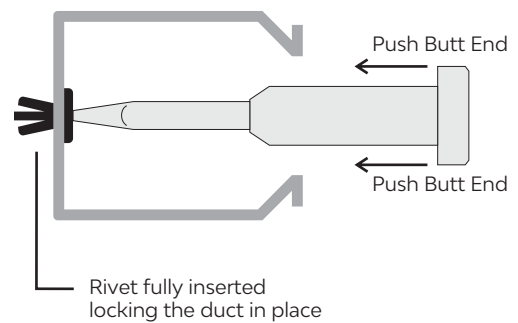

*NA - Size not Available

For sizes please correspond the alphabets in design with the alphabets in the above table.

Tools of Installation

Rivet Installation Tool

Article No.	Type	Description	Pcs./Box
0117 00687	TRIT	Rivet Installation Tool	1

Wiring Ducts Cutting Tool

Article No.	Type	Description	Pcs./Box
0117 00688	TWDCT	Wiring Duct Cutting Tool	1

Used For Cutting Wiring Duct & Wiring Duct Cover

Replacement Instructions

Blade Replacement :

Unhook spring from hook on blade. using a screwdriver and hex wrench, remove nut and screw. Slide blade upward, out of tool, and replace with new blade. Fasten using existing screw and nut.