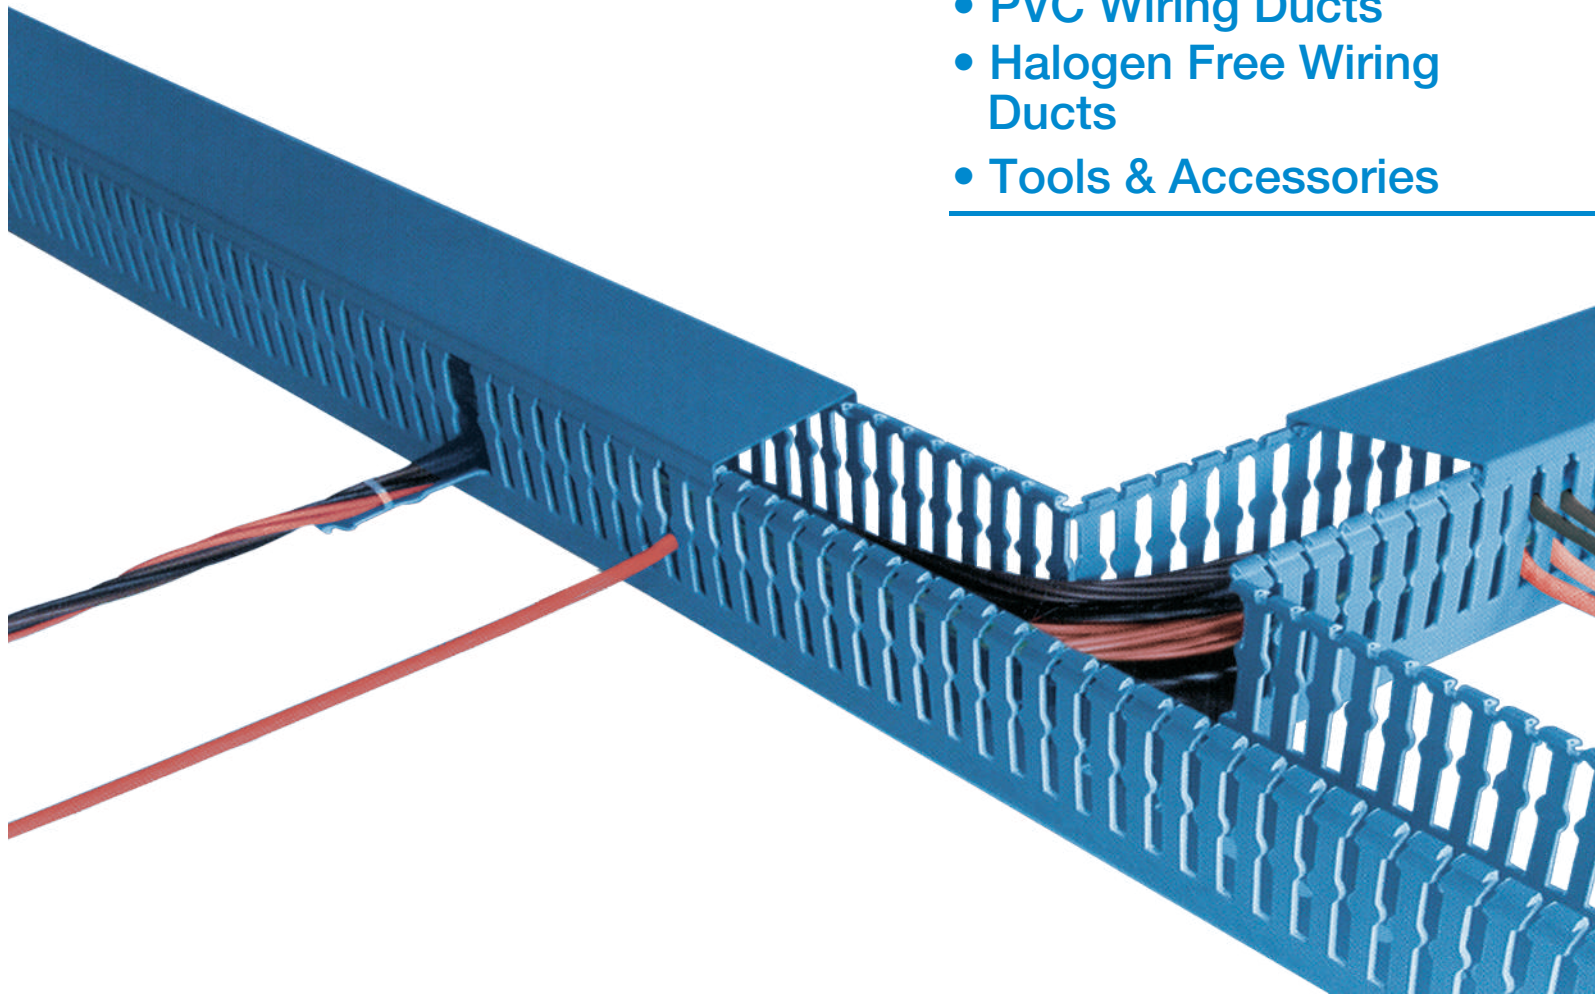

WIRING DUCTS

WIRE MANAGEMENT SOLUTIONS

- PVC Wiring Ducts
- Halogen Free Wiring Ducts
- Tools & Accessories

REACH
CERTIFIED

SIMPLY SOLUTIONS

Wiring Ducts

Trinity Touch provides state-of-art Wiring Ducts

Trinity Touch Wiring Ducts are the premium products, available in wide range to accommodate wires and cables for the smallest wall mounted panel to larger integrated systems.