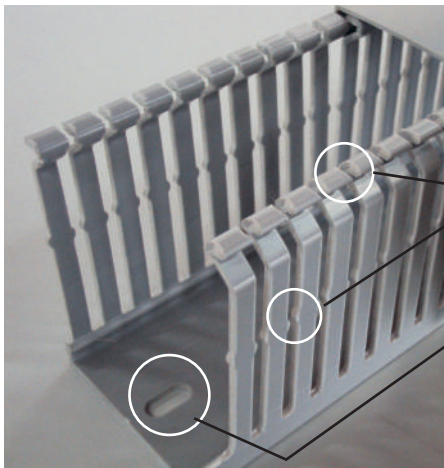

Duct Wire Calculator
also available on website

Double Restricted Slot

Mounting Hole Pattern
According to DIN 43659

Un-Slotted (Solid Wall)

REACH
CERTIFIED

cUL[®] US

CE

RoHS[✓]