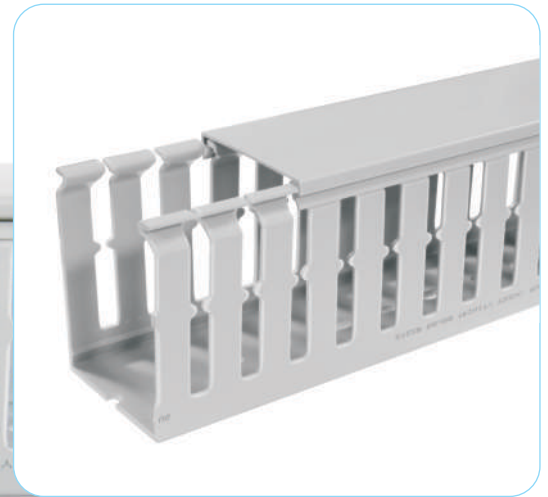

Wiring Ducts also available in 1 meter with different colors.

UL underprocess

* See page no. 13

Wiring Ducts - Wide Slot

REACH
CERTIFIED

SN	Article No.	Type	Description	Double Restricted Slot *	Duct Size WxH(mm)	Duct Size WxH(inch)	Meter/Box
1	01 17 02546	TBWDW25X25LG2	Wiring Duct Wide Slot, Light Grey, 2 Meter	–	25 x 25	0.98 x 0.98	120
2	01 17 06966	TBWDW25X30LG2	Wiring Duct Wide Slot, Light Grey, 2 Meter	–	25 x 30	0.98 x 1.18	96
3	01 17 02547	TBWDW25X40LG2	Wiring Duct Wide Slot, Light Grey, 2 Meter	–	25 x 40	0.98 x 1.57	96
4	01 17 02548	TBWDW25X45LG2	Wiring Duct Wide Slot, Light Grey, 2 Meter	–	25 x 45	0.98 x 1.77	96
5	01 17 02549	TBWDW25X60LG2	Wiring Duct Wide Slot, Light Grey, 2 Meter	✓	25 x 60	0.98 x 2.36	72
6	01 17 02517	TBWDW25X80LG2	Wiring Duct Wide Slot, Light Grey, 2 Meter	✓	25 x 80	0.98 x 3.15	48
7	01 17 02550	TBWDW25X100LG2	Wiring Duct Wide Slot, Light Grey, 2 Meter	✓	25 x 100	0.98 x 3.94	48
8	01 17 06967	TBWDW30X40LG2	Wiring Duct Wide Slot, Light Grey, 2 Meter	–	30 x 40	1.18 x 1.57	80
9	01 17 02519	TBWDW30X80LG2	Wiring Duct Wide Slot, Light Grey, 2 Meter	✓	30 x 80	1.18 x 3.15	40
10	01 17 06508	TBWDW40X25LG2	Wiring Duct Wide Slot, Light Grey, 2 Meter	–	40 x 25	1.57 x 0.98	96
11	01 17 02551	TBWDW40X40LG2	Wiring Duct Wide Slot, Light Grey, 2 Meter	–	40 x 40	1.57 x 1.57	64
12	01 17 02552	TBWDW40X60LG2	Wiring Duct Wide Slot, Light Grey, 2 Meter	✓	40 x 60	1.57 x 2.36	48
13	01 17 02521	TBWDW40X80LG2	Wiring Duct Wide Slot, Light Grey, 2 Meter	✓	40 x 80	1.57 x 3.15	32
14	01 17 02553	TBWDW40X100LG2	Wiring Duct Wide Slot, Light Grey, 2 Meter	✓	40 x 100	1.57 x 3.94	32
15	01 17 02554	TBWDW45X45LG2	Wiring Duct Wide Slot, Light Grey, 2 Meter	–	45 x 45	1.77 x 1.77	64
16	01 17 04068	TBWDW45X60LG2	Wiring Duct Wide Slot, Light Grey, 2 Meter	✓	45 x 60	1.77 x 2.36	48
17	01 17 06506	TBWDW45X80LG2	Wiring Duct Wide Slot, Light Grey, 2 Meter	✓	45 x 80	1.77 x 3.15	32
18	01 17 02555	TBWDW60X40LG2	Wiring Duct Wide Slot, Light Grey, 2 Meter	–	60 x 40	2.36 x 1.57	36
19	01 17 05262	TBWDW60X45LG2	Wiring Duct Wide Slot, Light Grey, 2 Meter	–	60 x 45	2.36 x 1.77	36
20	01 17 02556	TBWDW60X60LG2	Wiring Duct Wide Slot, Light Grey, 2 Meter	✓	60 x 60	2.36 x 2.36	36
21	01 17 02523	TBWDW60X80LG2	Wiring Duct Wide Slot, Light Grey, 2 Meter	✓	60 x 80	2.36 x 3.15	24
22	01 17 02557	TBWDW60X100LG2	Wiring Duct Wide Slot, Light Grey, 2 Meter	✓	60 x 100	2.36 x 3.94	24
23	01 17 02558	TBWDW80X40LG2	Wiring Duct Wide Slot, Light Grey, 2 Meter	–	80 x 40	3.15 x 1.57	24
24	01 17 02559	TBWDW80X60LG2	Wiring Duct Wide Slot, Light Grey, 2 Meter	✓	80 x 60	3.15 x 2.36	24
25	01 17 02525	TBWDW80X80LG2	Wiring Duct Wide Slot, Light Grey, 2 Meter	✓	80 x 80	3.15 x 3.15	16
26	01 17 04881	TBWDW80X100LG2	Wiring Duct Wide Slot, Light Grey, 2 Meter	✓	80 x 100	3.15 x 3.94	16
27	01 17 05138	TBWDW100X60LG2	Wiring Duct Wide Slot, Light Grey, 2 Meter	✓	100 x 60	3.94 x 2.36	24
28	01 17 02674	TBWDW100X80LG2	Wiring Duct Wide Slot, Light Grey, 2 Meter	✓	100 x 80	3.94 x 3.15	16
29	01 17 02562	TBWDW100X100LG2	Wiring Duct Wide Slot, Light Grey, 2 Meter	✓	100 x 100	3.94 x 3.94	16
30	01 17 02676	TBWDW120X80LG2	Wiring Duct Wide Slot, Light Grey, 2 Meter	✓	120 x 80	4.72 x 3.15	12
31	#01 17 05304	TBWDW150X100LG2	Wiring Duct Wide Slot, Light Grey, 2 Meter	✓	150 x 100	5.90 x 3.94	8