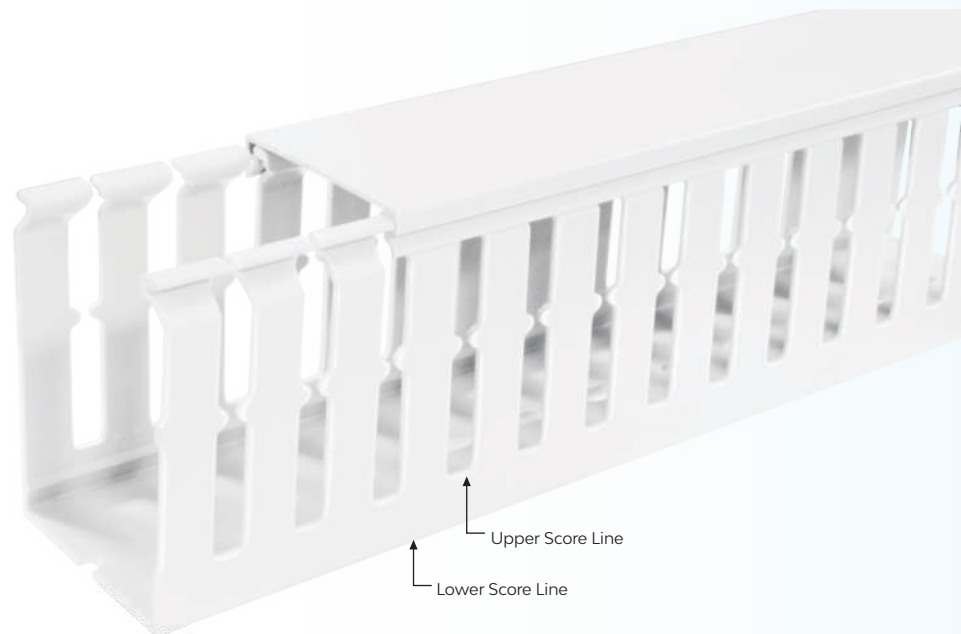

Wiring Ducts - Halogen Free

Halogen Free for Highest Safety

Maximum reliability for sensitive environment

Why change from Polyvinyl Chloride (PVC) to Low Smoke Zero Halogen (LSZH) products?

When PVC or other traditional plastics ignite in a fire, they emit corrosive & toxic gases like Chlorine. Moreover, these are soluble in moisture, forming Hydrochloric acid, which destroy electronics, semiconductors and intrinsic electrical circuits.

While smoke travels containing toxic element, it can be fatally hazardous to humans if they cannot escape from that area.

Toxic fumes are not only a serious health risk but also cause serious damage and problems to crucial machineries and intrinsic devices.

Halogen Free wires and cables are already compulsory in many areas as they are safer. In the same way, Halogen free wiring duct is most important within enclosed spaces where the exits are limited; such as Public Transport, Hospitals, Malls etc. What is the use of Halogen free cables if the wiring ducts contain dangerous material?

For example: Hospitals, Airport Terminals, Concert Halls, Sports Stadiums, Railway Stations, Ships, Offshore Oil and Gas platforms, Multistory Buildings and Nuclear Power.

Wide Acceptability

Trinity Touch halogen free wiring ducts are outstanding not only for high quality standards and superior technical characteristics. But also, for the variety of models and proven easy installation.

LSZH material properties - Unique PC/ABS blend

Our halogen free wiring ducts are made from a special purpose LSZH and flame retardant PC/ABS blend containing **NO Bromide, NO Chlorine and NO Fluorine**. It still offers high impact strength and excellent characteristics used for higher temperature applications. These are in compliance with Standard VDE 0472/815 for wiring ducts.

LSZH material also has characteristics of self extinguishing, UL94 flammability rating of V-0 for continuous use temperatures up to 203°F (95°C), it is RoHS (Lead Free) compliant, environmentally safe and is 20% lighter than PVC.

Our LSZH material is resistance to abnormal heat and fire. it has proven dimensional stability between -40 and +100 °C. The halogen free wiring ducts are manufactured in compliance with the Standard EN 50085-2-3. Ideal for application where public safety during a fire is a concern.

Conform to : EN 50085 -2 -3, UL-94V0, RoHS, DIN 43659

Colour : Light Grey (RAL 7035), Blue (RAL 5015).