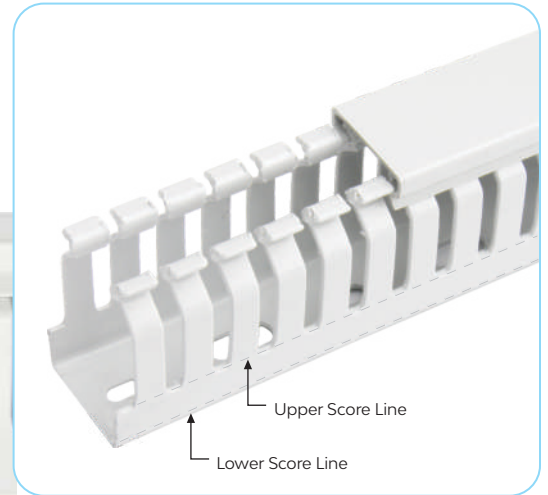

Conform to : EN 50085 -2 -3, UL-94V0, RoHS, DIN 43659

Colour : Light Grey (RAL 7035), Blue (RAL 5015).

Wiring Ducts Halogen Free-Narrow Slot

REACH
CERTIFIED

RoHS

SN	Article No.	Type	Description	Double Restricted Slot *	Duct Size WxH(mm)	Duct Size WxH(inch)	Meter/Box
1	01 17 06680	HF25X25SG2N	Halogen Free Narrow Slot, Silver Grey, 2 Meter	-	25 x 25	0.98 x 0.98	120
2	01 17 03447	HF25X40SG2N	Halogen Free Narrow Slot, Silver Grey, 2 Meter	-	25 x 40	0.98 x 1.18	96
3	01 17 06681	HF25X60SG2N	Halogen Free Narrow Slot, Silver Grey, 2 Meter	✓	25 x 60	0.98 x 1.57	72
4	01 17 05299	HF25X80SG2N	Halogen Free Narrow Slot, Silver Grey, 2 Meter	✓	25 x 80	0.98 x 1.77	48
5	01 17 06407	HF30X40SG2N	Halogen Free Narrow Slot, Silver Grey, 2 Meter	-	30 x 40	0.98 x 2.36	80
6	01 17 06408	HF30X60SG2N	Halogen Free Narrow Slot, Silver Grey, 2 Meter	✓	30 x 60	0.98 x 3.15	60
7	01 17 06682	HF30X80SG2N	Halogen Free Narrow Slot, Silver Grey, 2 Meter	✓	30 x 80	0.98 x 3.94	40
8	01 1706683	HF30X100SG2N	Halogen Free Narrow Slot, Silver Grey, 2 Meter	✓	30 x 100	1.18 x 1.57	40
9	01 17 06409	HF40X30SG2N	Halogen Free Narrow Slot, Silver Grey, 2 Meter	-	40 x 30	1.18 x 3.15	64
10	01 17 03438	HF40X40SG2N	Halogen Free Narrow Slot, Silver Grey, 2 Meter	-	40 x 40	1.57 x 0.98	64
11	01 17 05240	HF40X60SG2N	Halogen Free Narrow Slot, Silver Grey, 2 Meter	✓	40 x 60	1.57 x 1.57	48
12	01 17 03465	HF40X80SG2N	Halogen Free Narrow Slot, Silver Grey, 2 Meter	✓	40 x 80	1.57 x 2.36	32
13	01 17 03456	HF40X100SG2N	Halogen Free Narrow Slot, Silver Grey, 2 Meter	✓	40 x 100	1.57 x 3.15	32
14	01 17 06684	HF60X40SG2N	Halogen Free Narrow Slot, Silver Grey, 2 Meter	-	60 x 40	1.57 x 3.94	36
15	01 17 06685	HF60X60SG2N	Halogen Free Narrow Slot, Silver Grey, 2 Meter	✓	60 x 60	1.77 x 1.77	36
16	01 17 03487	HF60X80SG2N	Halogen Free Narrow Slot, Silver Grey, 2 Meter	✓	60 x 80	1.77 x 2.36	24
17	01 17 03496	HF60X100SG2N	Halogen Free Narrow Slot, Silver Grey, 2 Meter	✓	60 x 100	1.77 x 3.15	24
18	01 17 06686	HF80X25SG2N	Halogen Free Narrow Slot, Silver Grey, 2 Meter	-	80 x 25	2.36 x 1.57	24
19	01 17 06687	HF80X40SG2N	Halogen Free Narrow Slot, Silver Grey, 2 Meter	-	80 x 40	2.36 x 1.77	24
20	01 17 06688	HF80X60SG2N	Halogen Free Narrow Slot, Silver Grey, 2 Meter	✓	80 x 60	2.36 x 2.36	24
21	01 17 03474	HF80X80SG2N	Halogen Free Narrow Slot, Silver Grey, 2 Meter	✓	80 x 80	2.36 x 3.15	16
22	01 17 03505	HF80X100SG2N	Halogen Free Narrow Slot, Silver Grey, 2 Meter	✓	80 x 100	2.36 x 3.94	16
23	01 17 06689	HF100X40SG2N	Halogen Free Narrow Slot, Silver Grey, 2 Meter	-	100 x 40	3.15 x 1.57	24
24	01 17 06690	HF100X60SG2N	Halogen Free Narrow Slot, Silver Grey, 2 Meter	✓	100 x 60	3.15 x 2.36	24
25	01 17 06691	HF100X80SG2N	Halogen Free Narrow Slot, Silver Grey, 2 Meter	✓	100 x 80	3.15 x 3.15	16
26	01 17 03514	HF100X100SG2N	Halogen Free Narrow Slot, Silver Grey, 2 Meter	✓	100 x 100	3.15 x 3.94	16
27	01 17 06693	HF120X60SG2N	Halogen Free Narrow Slot, Silver Grey, 2 Meter	✓	120 x 60	3.94 x 2.36	12
28	01 17 06692	HF120X80SG2N	Halogen Free Narrow Slot, Silver Grey, 2 Meter	✓	120 x 80	3.94 x 3.15	12