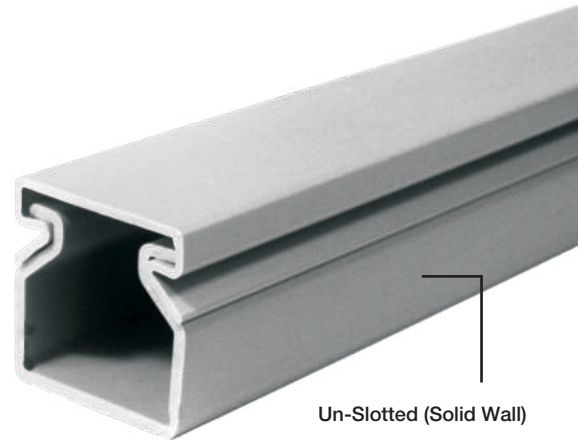

Duct Wire Calculator
also available on website

Double Restricted Slot

Mounting Hole Pattern
According to DIN 43659

Un-Slotted (Solid Wall)

REACH
CERTIFIED

cUL[®] US

CE

RoHS[✓]