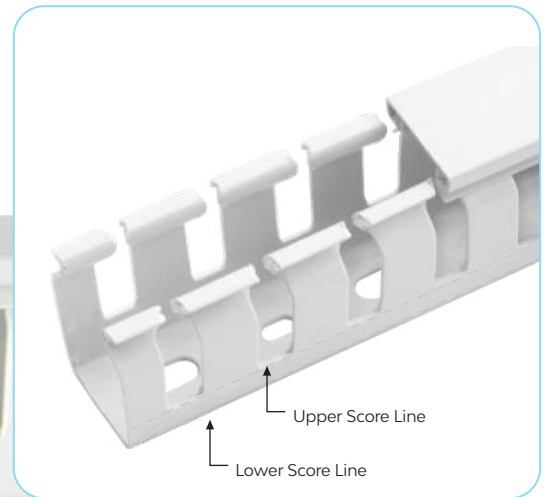

Wiring Ducts Halogen Free-Wide Slot

SN	Article No.	Type	Description	Double Restricted Slot *	Duct Size WxH(mm)	Duct Size WxH(inch)	Meter/Box
1	01 17 06946	HF25X25SG2W	Halogen Free Wide Slot, Silver Grey, 2 Meter	-	25 x 25	0.98 x 0.98	120
2	01 17 03449	HF25X40SG2W	Halogen Free Wide Slot, Silver Grey, 2 Meter	-	25 x 40	0.98 x 1.18	96
3	01 17 06947	HF25X60SG2W	Halogen Free Wide Slot, Silver Grey, 2 Meter	✓	25 x 60	0.98 x 1.57	72
4	01 17 05300	HF25X80SG2W	Halogen Free Wide Slot, Silver Grey, 2 Meter	✓	25 x 80	0.98 x 1.77	48
5	01 17 06514	HF30X40SG2W	Halogen Free Wide Slot, Silver Grey, 2 Meter	-	30 x 40	0.98 x 2.36	80
6	01 17 06518	HF30X60SG2W	Halogen Free Wide Slot, Silver Grey, 2 Meter	✓	30 x 60	0.98 x 3.15	60
7	01 17 06948	HF30X80SG2W	Halogen Free Wide Slot, Silver Grey, 2 Meter	✓	30 x 80	0.98 x 3.94	40
8	01 17 06949	HF30X100SG2W	Halogen Free Wide Slot, Silver Grey, 2 Meter	✓	30 x 100	1.18 x 1.57	40
9	01 17 06516	HF40X30SG2W	Halogen Free Wide Slot, Silver Grey, 2 Meter	-	40 x 30	1.18 x 3.15	64
10	01 17 03440	HF40X40SG2W	Halogen Free Wide Slot, Silver Grey, 2 Meter	-	40 x 40	1.57 x 0.98	64
11	01 17 05302	HF40X60SG2W	Halogen Free Wide Slot, Silver Grey, 2 Meter	✓	40 x 60	1.57 x 1.57	48
12	01 17 03467	HF40X80SG2W	Halogen Free Wide Slot, Silver Grey, 2 Meter	✓	40 x 80	1.57 x 2.36	32
13	01 17 03458	HF40X100SG2W	Halogen Free Wide Slot, Silver Grey, 2 Meter	✓	40 x 100	1.57 x 3.15	32
14	01 17 06950	HF60X40SG2W	Halogen Free Wide Slot, Silver Grey, 2 Meter	-	60 x 40	1.57 x 3.94	36
15	01 17 06951	HF60X60SG2W	Halogen Free Wide Slot, Silver Grey, 2 Meter	✓	60 x 60	1.77 x 1.77	36
16	01 17 03489	HF60X80SG2W	Halogen Free Wide Slot, Silver Grey, 2 Meter	✓	60 x 80	1.77 x 2.36	24
17	01 17 03498	HF60X100SG2W	Halogen Free Wide Slot, Silver Grey, 2 Meter	✓	60 x 100	1.77 x 3.15	24
18	01 17 06952	HF80X25SG2W	Halogen Free Wide Slot, Silver Grey, 2 Meter	-	80 x 25	2.36 x 1.57	24
19	01 17 06953	HF80X40SG2W	Halogen Free Wide Slot, Silver Grey, 2 Meter	-	80 x 40	2.36 x 1.77	24
20	01 17 06954	HF80X60SG2W	Halogen Free Wide Slot, Silver Grey, 2 Meter	✓	80 x 60	2.36 x 2.36	24
21	01 17 03476	HF80X80SG2W	Halogen Free Wide Slot, Silver Grey, 2 Meter	✓	80 x 80	2.36 x 3.15	16
22	01 17 03507	HF80X100SG2W	Halogen Free Wide Slot, Silver Grey, 2 Meter	✓	80 x 100	2.36 x 3.94	16
23	01 17 06955	HF100X40SG2W	Halogen Free Wide Slot, Silver Grey, 2 Meter	-	100 x 40	3.15 x 1.57	24
24	01 17 06956	HF100X60SG2W	Halogen Free Wide Slot, Silver Grey, 2 Meter	✓	100 x 60	3.15 x 2.36	24
25	01 17 06957	HF100X80SG2W	Halogen Free Wide Slot, Silver Grey, 2 Meter	✓	100 x 80	3.15 x 3.15	16
26	01 17 03516	HF100X100SG2W	Halogen Free Wide Slot, Silver Grey, 2 Meter	✓	100 x 100	3.15 x 3.94	16
27	01 17 06958	HF120X60SG2W	Halogen Free Wide Slot, Silver Grey, 2 Meter	✓	120 x 60	3.94 x 2.36	12
28	01 17 06959	HF120X80SG2W	Halogen Free Wide Slot, Silver Grey, 2 Meter	✓	120 x 80	3.94 x 3.15	12

* See page no. 13