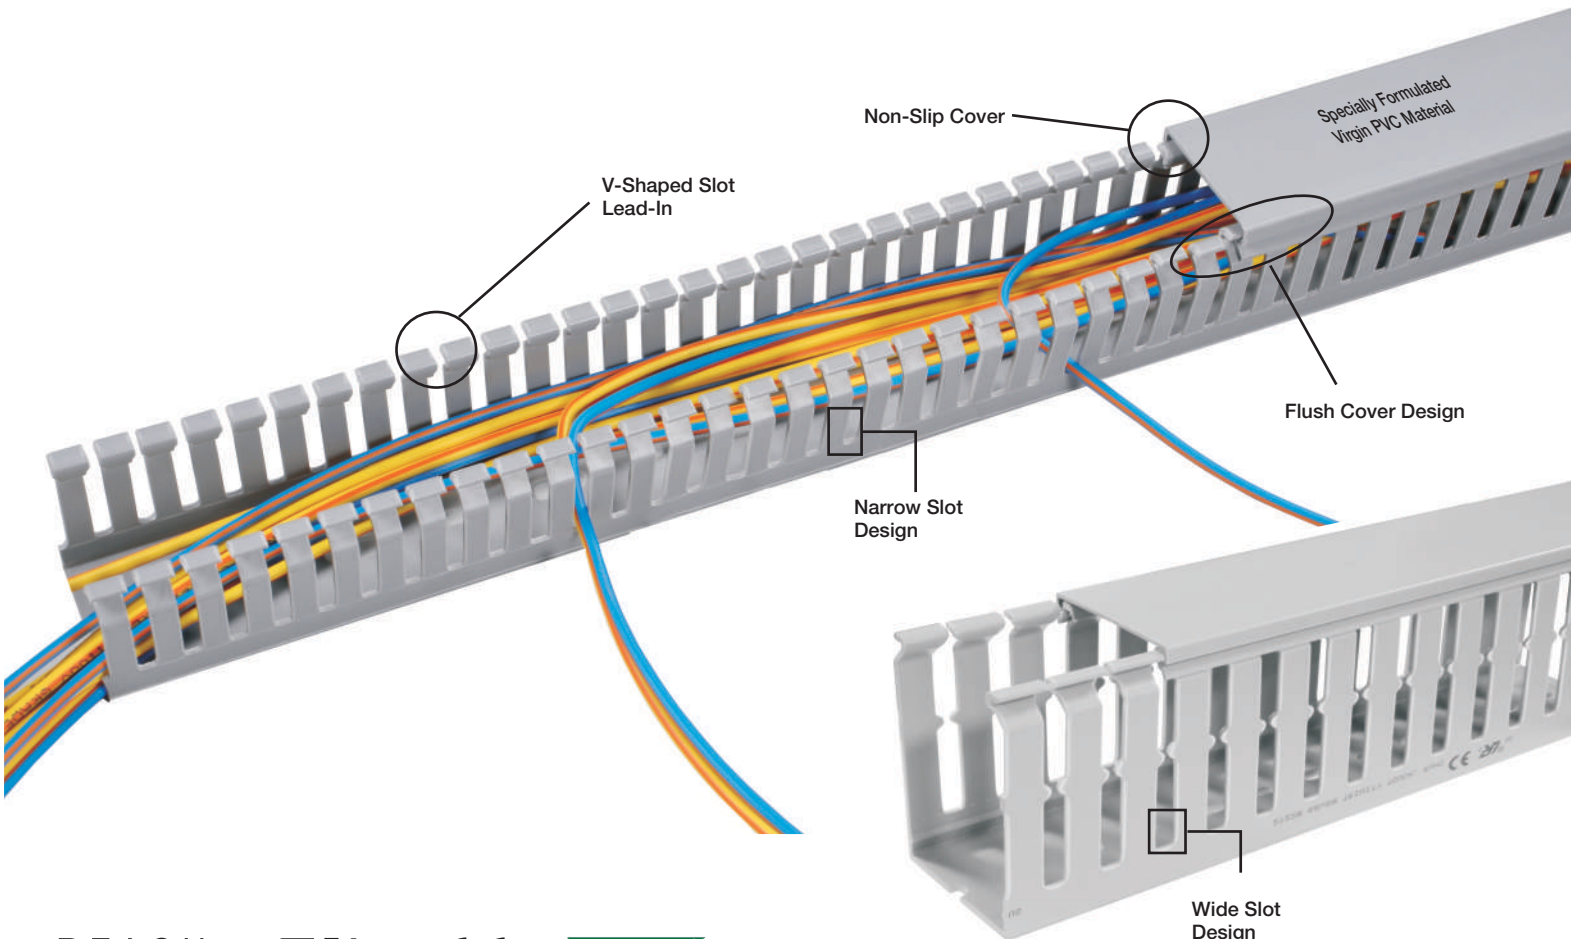

Duct Wire Calculator
also available on website

Double Restricted Slot

Mounting Hole Pattern
According to DIN 43659

Un-Slotted (Solid Wall)

REACH
CERTIFIED

cUL[®] US

CE

RoHS[✓]