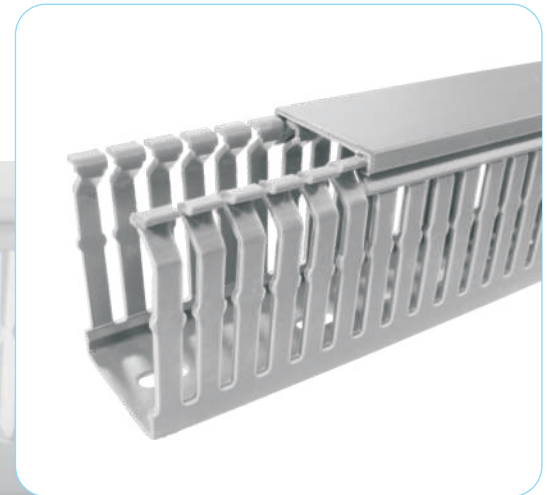

Wiring Ducts - Narrow Slot

REACH
CERTIFIED

c us

CE

SN	Article No.	Type	Description	Double Restricted Slot *	Duct Size WxH(mm)	Duct Size WxH(inch)	Meter/Box
1	01 17 01250	TBWDN25X25LG2	Wiring Duct Narrow Slot, Light Grey, 2 Meter	-	25 x 25	0.98 x 0.98	120
2	01 17 06962	TBWDN25X30LG2	Wiring Duct Narrow Slot, Light Grey, 2 Meter	-	25 x 30	0.98 x 1.18	96
3	01 17 01066	TBWDN25X40LG2	Wiring Duct Narrow Slot, Light Grey, 2 Meter	-	25 x 40	0.98 x 1.57	96
4	01 17 01586	TBWDN25X45LG2	Wiring Duct Narrow Slot, Light Grey, 2 Meter	-	25 x 45	0.98 x 1.77	96
5	01 17 01251	TBWDN25X60LG2	Wiring Duct Narrow Slot, Light Grey, 2 Meter	✓	25 x 60	0.98 x 2.36	72
6	01 17 01588	TBWDN25X80LG2	Wiring Duct Narrow Slot, Light Grey, 2 Meter	✓	25 x 80	0.98 x 3.15	48
7	01 17 01584	TBWDN25X100LG2	Wiring Duct Narrow Slot, Light Grey, 2 Meter	✓	25 x 100	0.98 x 3.94	48
8	01 17 06961	TBWDN30X40LG2	Wiring Duct Narrow Slot, Light Grey, 2 Meter	-	30 x 40	1.18 x 1.57	80
9	01 17 01252	TBWDN30X80LG2	Wiring Duct Narrow Slot, Light Grey, 2 Meter	✓	30 x 80	1.18 x 3.15	40
10	01 17 06410	TBWDN40X25LG2	Wiring Duct Narrow Slot, Light Grey, 2 Meter	-	40 x 25	1.57 x 0.98	96
11	01 17 01068	TBWDN40X40LG2	Wiring Duct Narrow Slot, Light Grey, 2 Meter	-	40 x 40	1.57 x 1.57	64
12	01 17 01070	TBWDN40X60LG2	Wiring Duct Narrow Slot, Light Grey, 2 Meter	✓	40 x 60	1.57 x 2.36	48
13	01 17 01072	TBWDN40X80LG2	Wiring Duct Narrow Slot, Light Grey, 2 Meter	✓	40 x 80	1.57 x 3.15	32
14	01 17 01253	TBWDN40X100LG2	Wiring Duct Narrow Slot, Light Grey, 2 Meter	✓	40 x 100	1.57 x 3.94	32
15	01 17 01590	TBWDN45X45LG2	Wiring Duct Narrow Slot, Light Grey, 2 Meter	-	45 x 45	1.77 x 1.77	64
16	01 17 04064	TBWDN45X60LG2	Wiring Duct Narrow Slot, Light Grey, 2 Meter	✓	45 x 60	1.77 x 2.36	48
17	01 17 06414	TBWDN45X80LG2	Wiring Duct Narrow Slot, Light Grey, 2 Meter	✓	45 x 80	1.77 x 3.15	32
18	01 17 01592	TBWDN60X40LG2	Wiring Duct Narrow Slot, Light Grey, 2 Meter	-	60 x 40	2.36 x 1.57	36
19	01 17 05265	TBWDN60X45LG2	Wiring Duct Narrow Slot, Light Grey, 2 Meter	-	60 x 45	2.36 x 1.77	36
20	01 17 01074	TBWDN60X60LG2	Wiring Duct Narrow Slot, Light Grey, 2 Meter	✓	60 x 60	2.36 x 2.36	36
21	01 17 01076	TBWDN60X80LG2	Wiring Duct Narrow Slot, Light Grey, 2 Meter	✓	60 x 80	2.36 x 3.15	24
22	01 17 01254	TBWDN60X100LG2	Wiring Duct Narrow Slot, Light Grey, 2 Meter	✓	60 x 100	2.36 x 3.94	24
23	01 17 01596	TBWDN80X40LG2	Wiring Duct Narrow Slot, Light Grey, 2 Meter	-	80 x 40	3.15 x 1.57	24
24	01 17 01598	TBWDN80X60LG2	Wiring Duct Narrow Slot, Light Grey, 2 Meter	✓	80 x 60	3.15 x 2.36	24
25	01 17 01255	TBWDN80X80LG2	Wiring Duct Narrow Slot, Light Grey, 2 Meter	✓	80 x 80	3.15 x 3.15	16
26	01 17 01594	TBWDN80X100LG2	Wiring Duct Narrow Slot, Light Grey, 2 Meter	✓	80 x 100	3.15 x 3.94	16
27	01 17 01582	TBWDN100X60LG2	Wiring Duct Narrow Slot, Light Grey, 2 Meter	✓	100 x 60	3.94 x 2.36	24
28	01 17 02670	TBWDN100X80LG2	Wiring Duct Narrow Slot, Light Grey, 2 Meter	✓	100 x 80	3.94 x 3.15	16
29	01 17 01256	TBWDN100X100LG2	Wiring Duct Narrow Slot, Light Grey, 2 Meter	✓	100 x 100	3.94 x 3.94	16
30	01 17 02672	TBWDN120X80LG2	Wiring Duct Narrow Slot, Light Grey, 2 Meter	✓	120 x 80	4.72 x 3.15	12
31	# 01 17 04986	TBWDN150X100LG2	Wiring Duct Narrow Slot, Light Grey, 2 Meter	✓	150 x 100	5.90 x 3.94	8