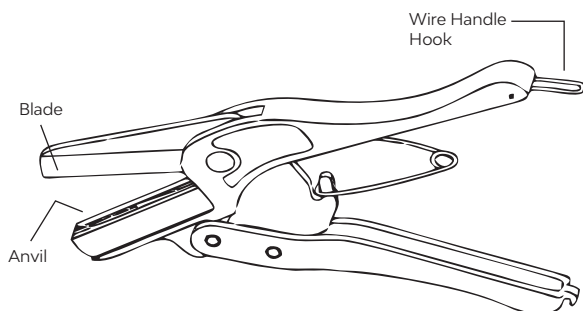

Replacement Instructions

Blade Replacement :

Unhook spring from hook on blade. using a screwdriver and hex wrench, remove nut and screw. Slide blade upward, out of tool, and replace with new blade. Fasten using existing screw and nut.

Anvil Replacement :

Carefully take out existing Anvil. Apply a small amount of adhesive to bottom of replacement Anvil. Place new Anvil into lower jaw of tool.