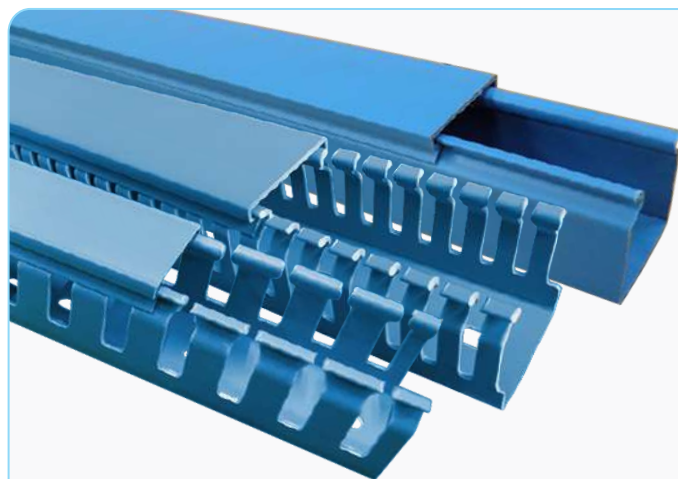

Typical Raw Material Properties of Halogen Free Wiring Ducts

Property	Units	ASTM Test	Test Value
Specific Gravity	...	D792	1.2
IZOD Impact Strength	cm-kgf/cm	D256	70
Flexural Strength	psi	D790	12800
Flexural Module	psi	D790	360000
Tensile Strength	psi	D638	7800
Compressive Strength	psi	D695	16000
Water Absorption, (23°C/Sat)	%	D570	0.6
Hardness	Rockwell	ISO 2039-2	124
Dielectric Strength 50Hz, 25°C	KV/mm	D149	400
Dielectric Constant, Dry	...	D150	2.65
HDT	°C	D648	100°C
Vicat Softening Temp.	°C	ASTM D 1525	110°C
Flammability	...	UL-94	V0
Oxygen Index	%	ISO 4589-2	37
Ambient Temperature (Operation)	°C	...	(-25°C to +90°C)

For guidance only

Subject to change in the interest of technical progress.

Halogen Free Wiring Ducts in Blue Color

REACH CERTIFIED

Stock Available