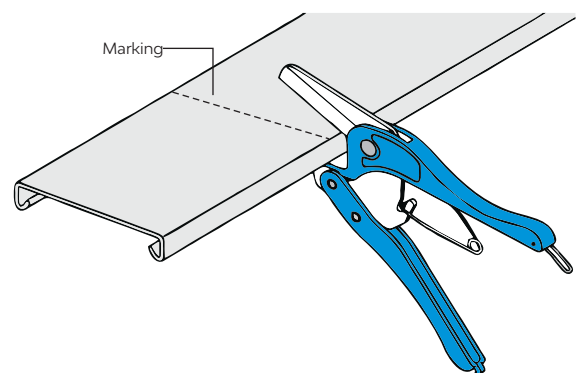

Replacement Instructions

Blade Replacement :

Unhook spring from hook on blade. using a screwdriver and hex wrench, remove nut and screw. Slide blade upward, out of tool, and replace with new blade. Fasten using existing screw and nut.

Anvil Replacement :

Carefully take out existing Anvil. Apply a small amount of adhesive to bottom of replacement Anvil. Place new Anvil into lower jaw of tool.