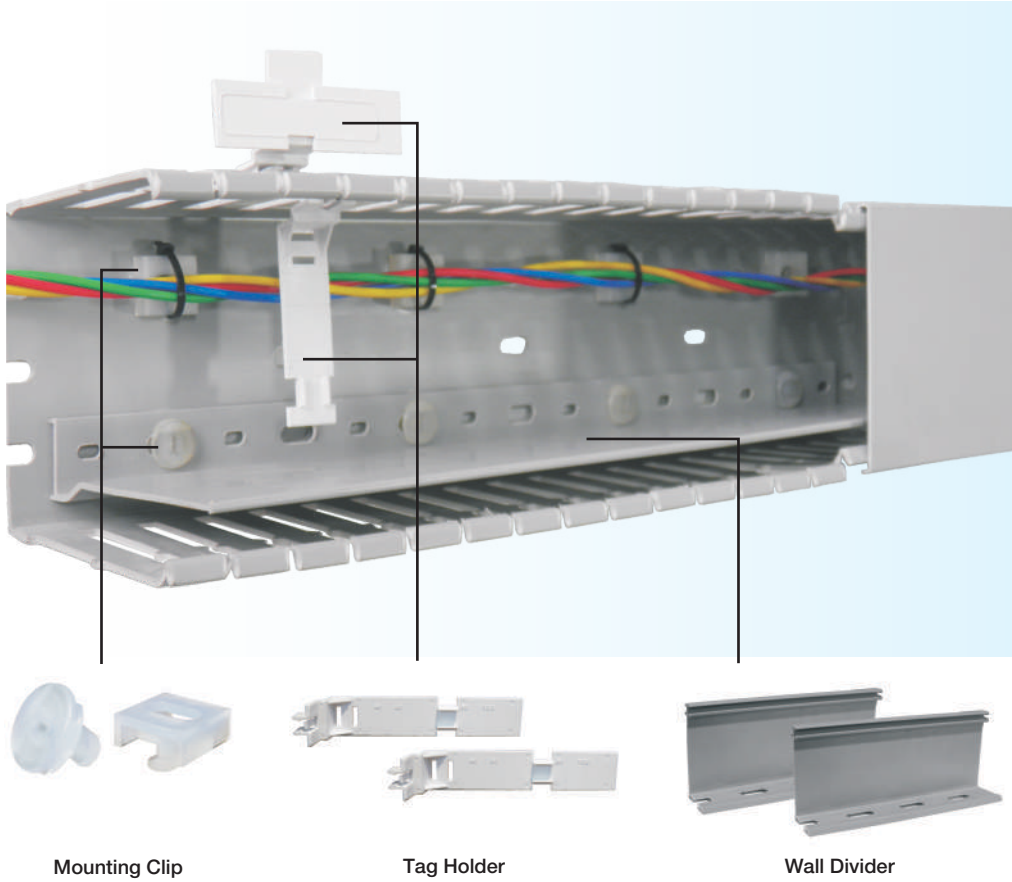

WIRING DUCTS

WIRE MANAGEMENT SOLUTIONS

- PVC Wiring Ducts
- Halogen Free Wiring Ducts
- Tools & Accessories

REACH
CERTIFIED

SIMPLY SOLUTIONS

Wiring Ducts

Trinity Touch provides state-of-art Wiring Ducts

Trinity Touch Wiring Ducts are the premium products, available in wide range to accommodate wires and cables for the smallest wall mounted panel to larger integrated systems.