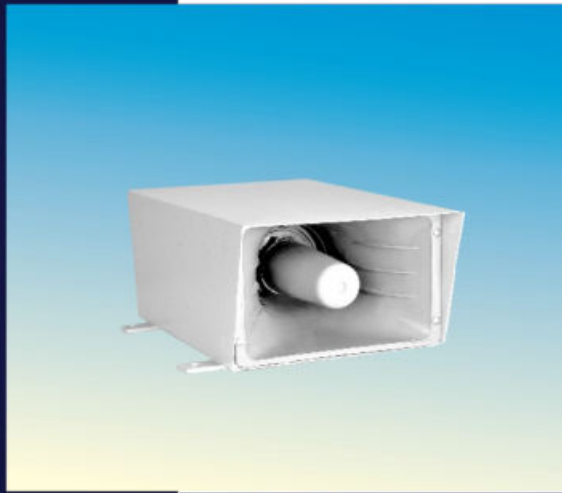

TARGET

Electronic Hooter / Siren (Hivol)

Housing : M. S. with Powder Coating

Cabinet Size : 213 mm x 137mm

Tone : Intermittent / Siren

Audible Rang : 113db Approx. (at 1 Meter)

Input Voltage : 12V/24/30V/48V DC,110V/230V AC

Description	Tone	Model No.	Price
213mm x 137mm	Intermittent	HVH	6315
213mm x 137mm	Siren	HVS	6420

*please Confirm the size